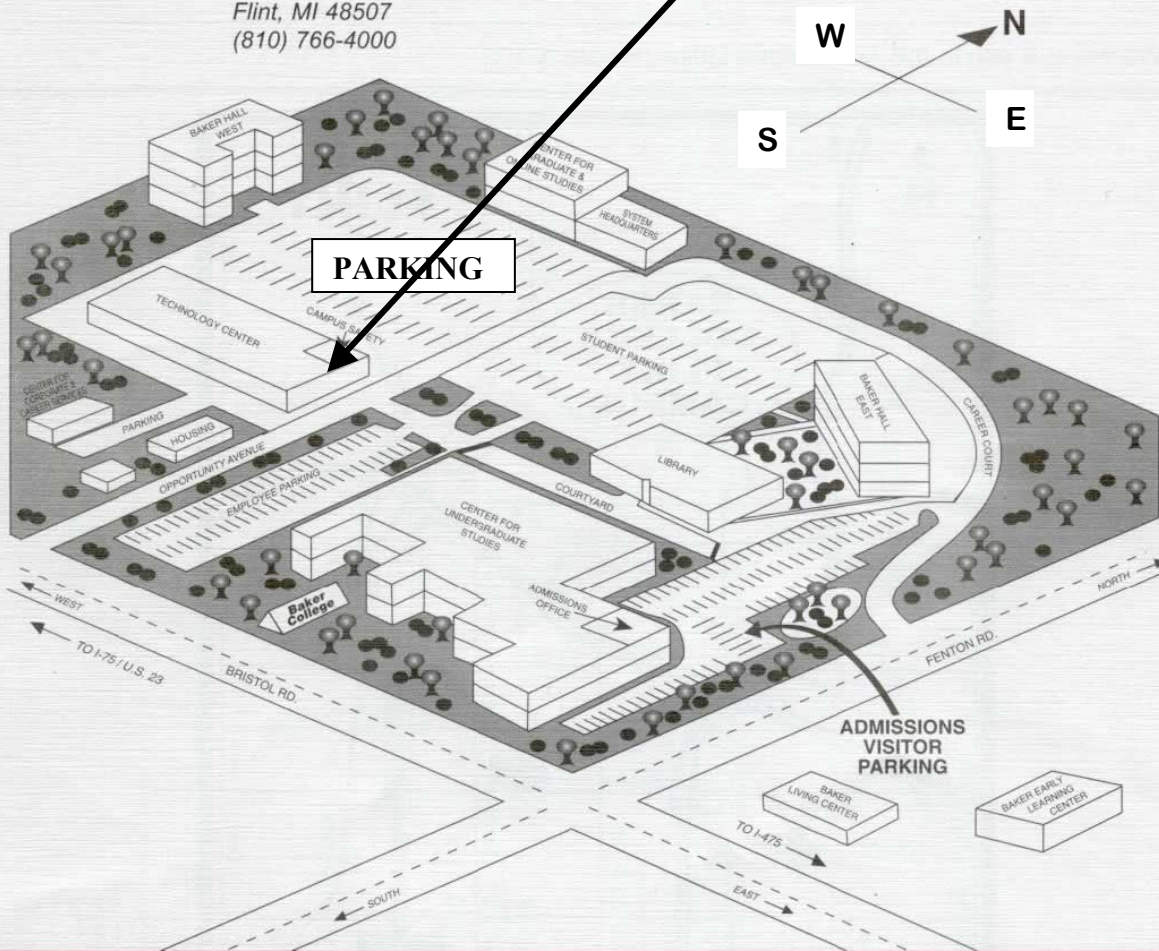

FLINT CAMPUS
1050 WEST BRISTOL ROAD, FLINT, MICHIGAN 4850
TELEPHONE: (810) 766-4000 (800) 964-4299

DIRECTIONS TO BAKER COLLEGE – FLINT CAMPUS

The MUG meeting for 4/4/08 has been **MOVED** from room D-104 in the Undergrad Building to **ROOM S-128 in the TECHNOLOGY CENTER.**

1050 W. Bristol Rd.
Flint, MI 48507
(810) 766-4000

Room S-128, Technology Center: Enter on east side and take hall on left. S-128 is the fifth door on your left.

FROM NORTH – Midland, Bay City, Saginaw, etc. take I-75 south. Exit Bristol Rd. east (Exit #116A). Follow Bristol Rd. east approximately 1½ miles to campus on left.

FROM SOUTH (US 23) – Ann Arbor, Livonia, etc. take US 23 north. Exit Bristol Rd. east (Exit #116A). Follow Bristol Rd. east approximately 1½ miles to campus on left.

FROM SOUTH (I-75) – Detroit, Pontiac, etc. take I-75 north to I-475 north. Exit Bristol Rd. (Exit #4). Go west (left) on Bristol Rd. approximately 1 mile to campus on right.

FROM EAST – Port Huron, Lapeer, Imlay City, etc. take I-69 west to I-475 south. Exit Bristol Rd. (Exit #4). Go west (right) on Bristol Rd. approximately 1 mile to campus on right.

FROM WEST – Lansing, Grand Rapids, etc. take I-69 east to I-75 south. Exit Bristol Rd. east (Exit #116A). Follow Bristol Rd. east approximately 1½ miles to campus on left.